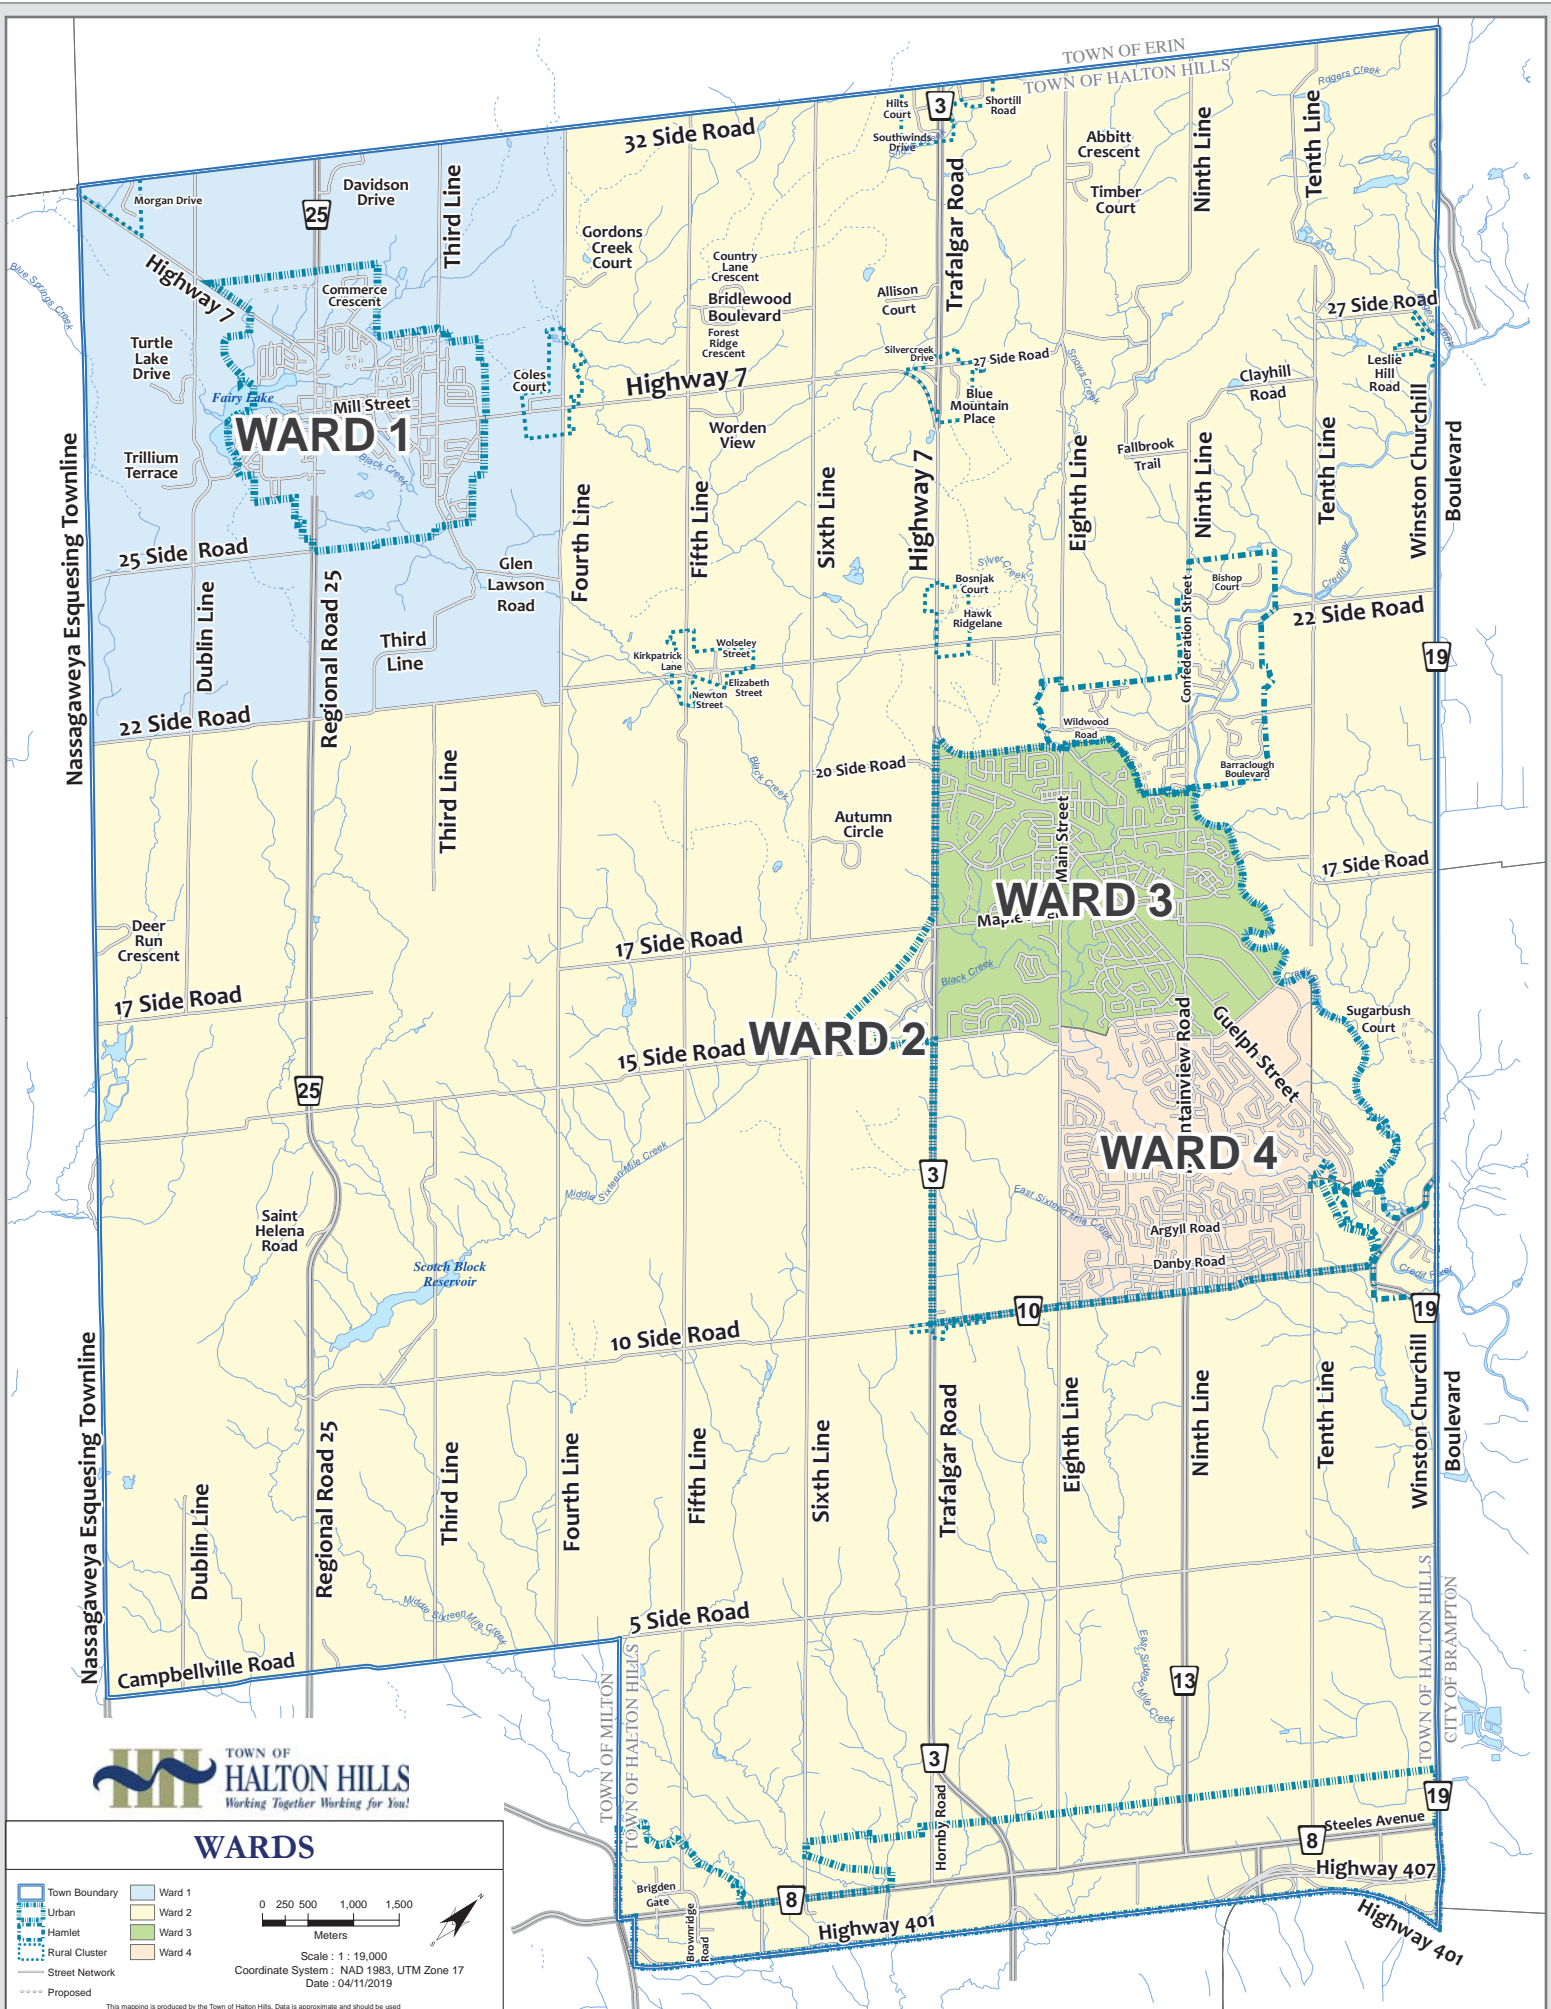

TOWN OF HALTON HILLS

WARDS

		 Scale: 1 : 19,000 Coordinate System: NAD 1983, UTM Zone 17 Date: 04/11/2019

Proposed

This mapping is produced by the Town of Halton Hills. Data is approximate and should be used for information purposes only. Data is copyright © 2019, and is published through the Region of Halton, Teatnet Enterprises Inc. and other agencies.