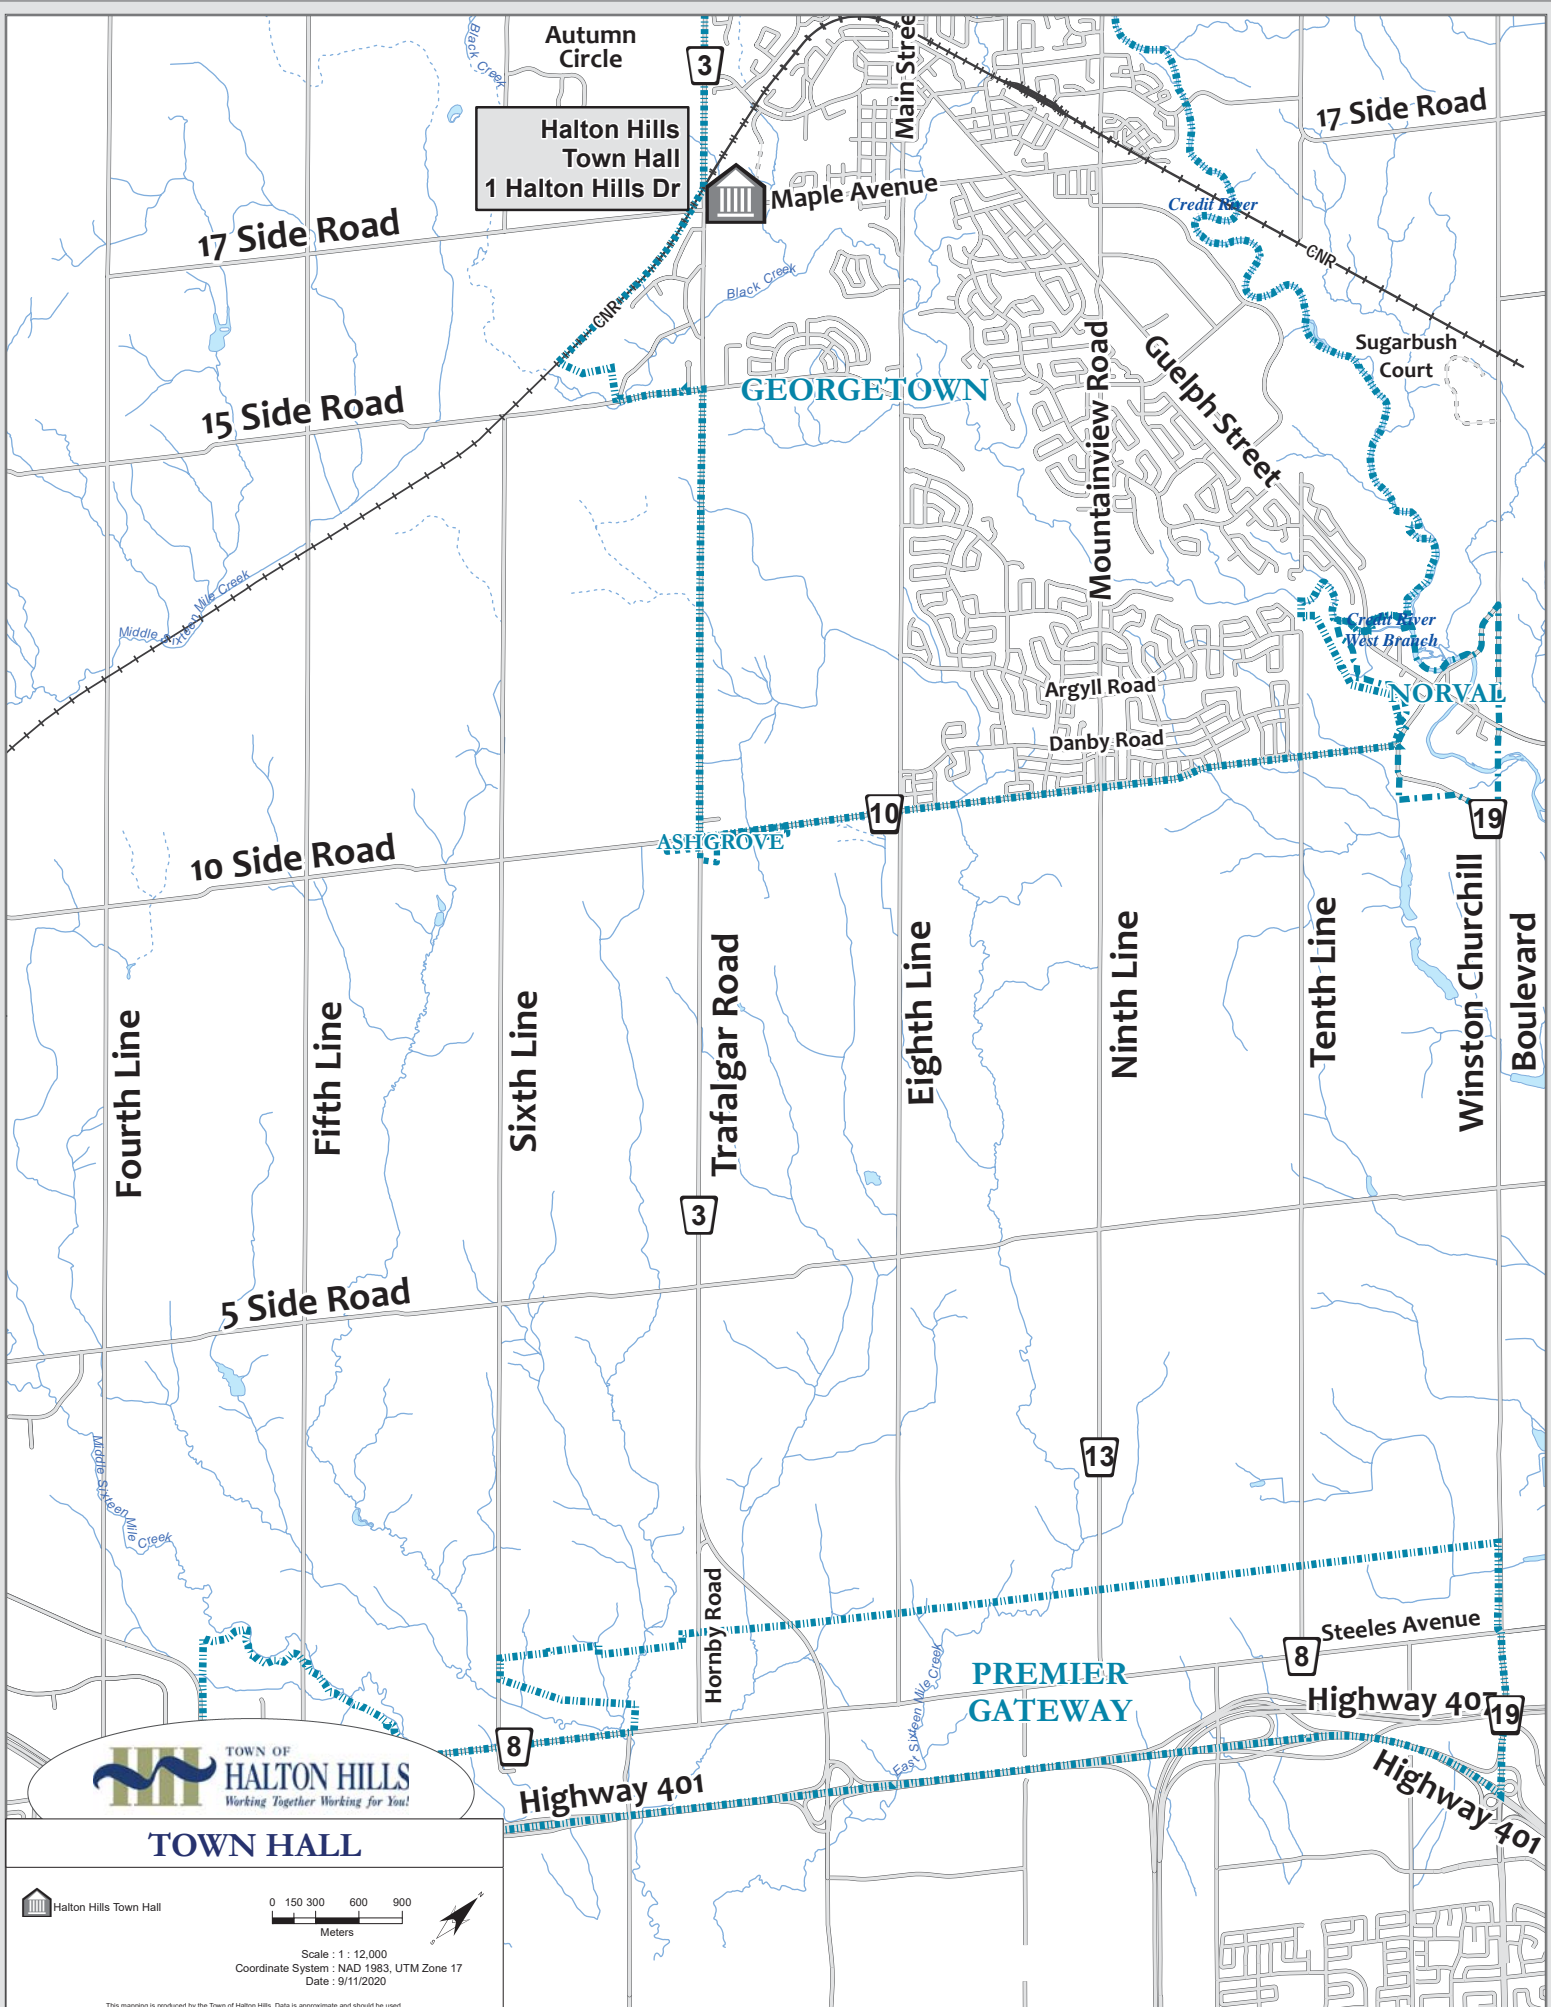

TOWN OF HALTON HILLS

Halton Hills
Town Hall
1 Halton Hills Dr

GEORGETOWN

ASHGROVE

PREMIER
GATEWAY

NORVAL

TOWN HALL

Scale : 1 : 12,000
Coordinate System : NAD 1983, UTM Zone 17
Date : 9/11/2020