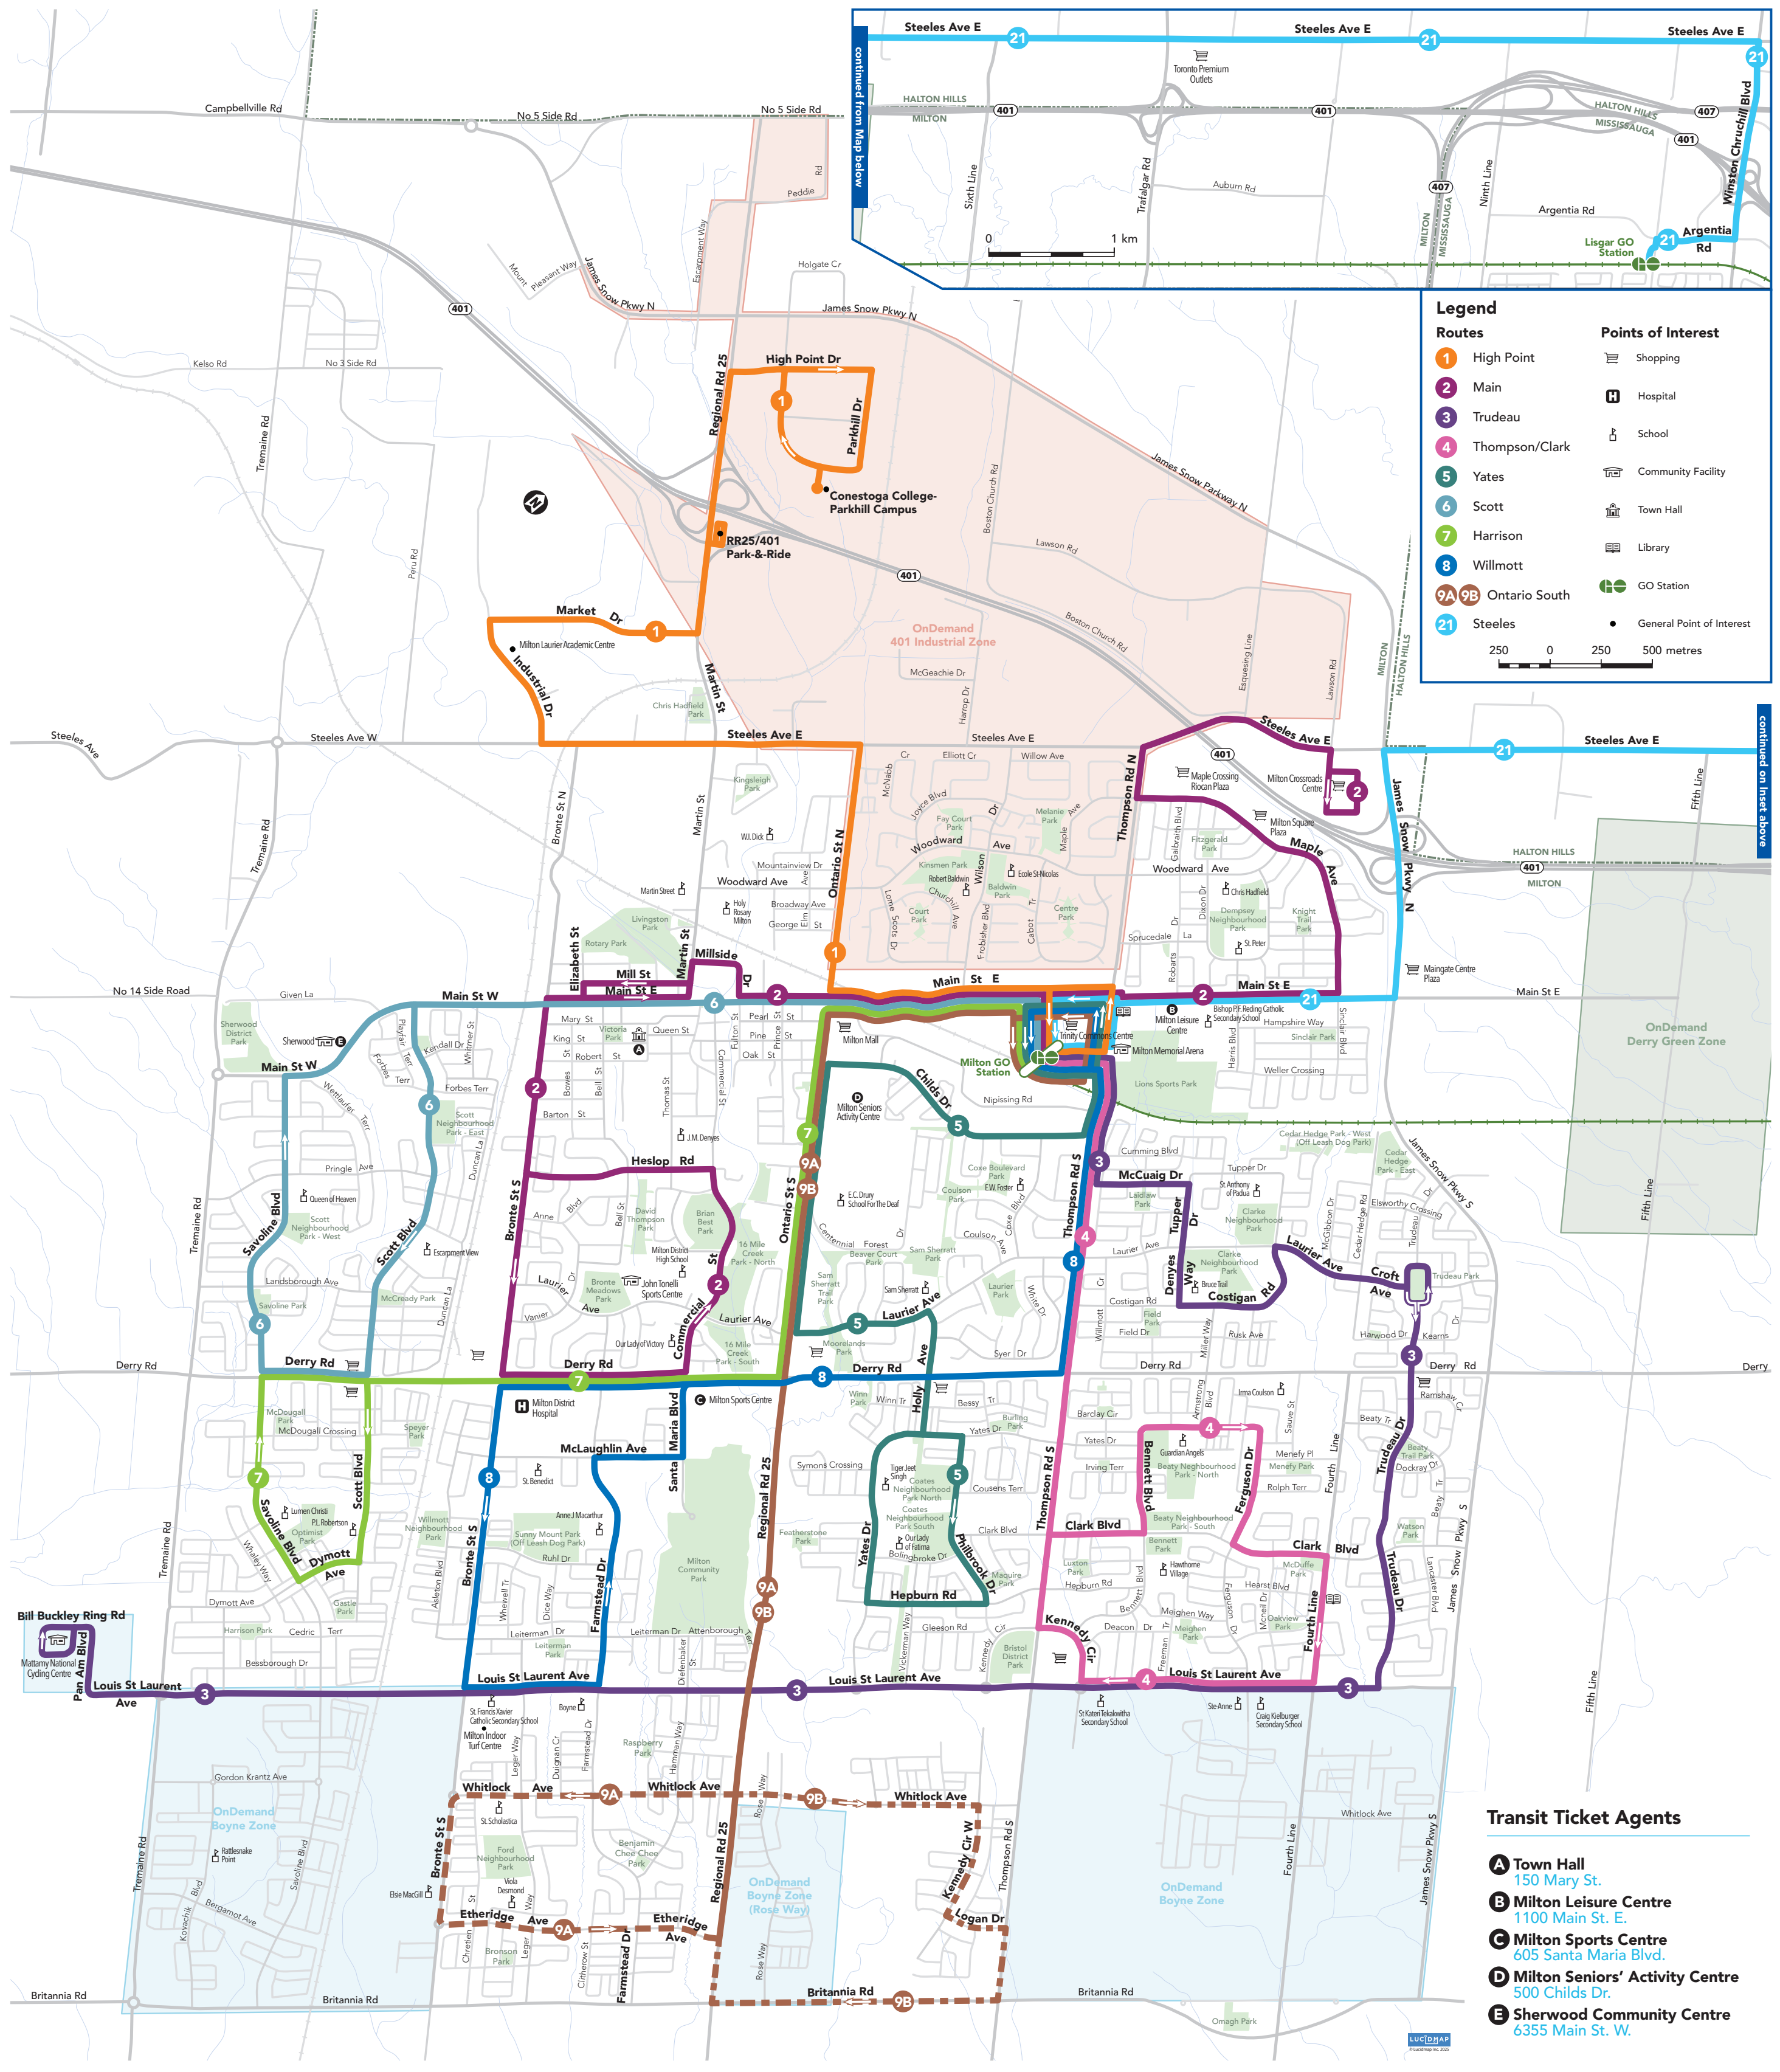

APPENDIX B:

Transit Data

Legend

Routes	Points of Interest
1 High Point	Shopping
2 Main	Hospital
3 Trudeau	School
4 Thompson/Clark	Community Facility
5 Yates	Town Hall
6 Scott	Library
7 Harrison	GO Station
8 Willmott	General Point of Interest
9A 9B Ontario South	
21 Steeles	

250 0 250 500 metres

- ### Transit Ticket Agents
- A** Town Hall
150 Mary St.
 - B** Milton Leisure Centre
1100 Main St. E.
 - C** Milton Sports Centre
605 Santa Maria Blvd.
 - D** Milton Seniors' Activity Centre
500 Childs Dr.
 - E** Sherwood Community Centre
6355 Main St. W.